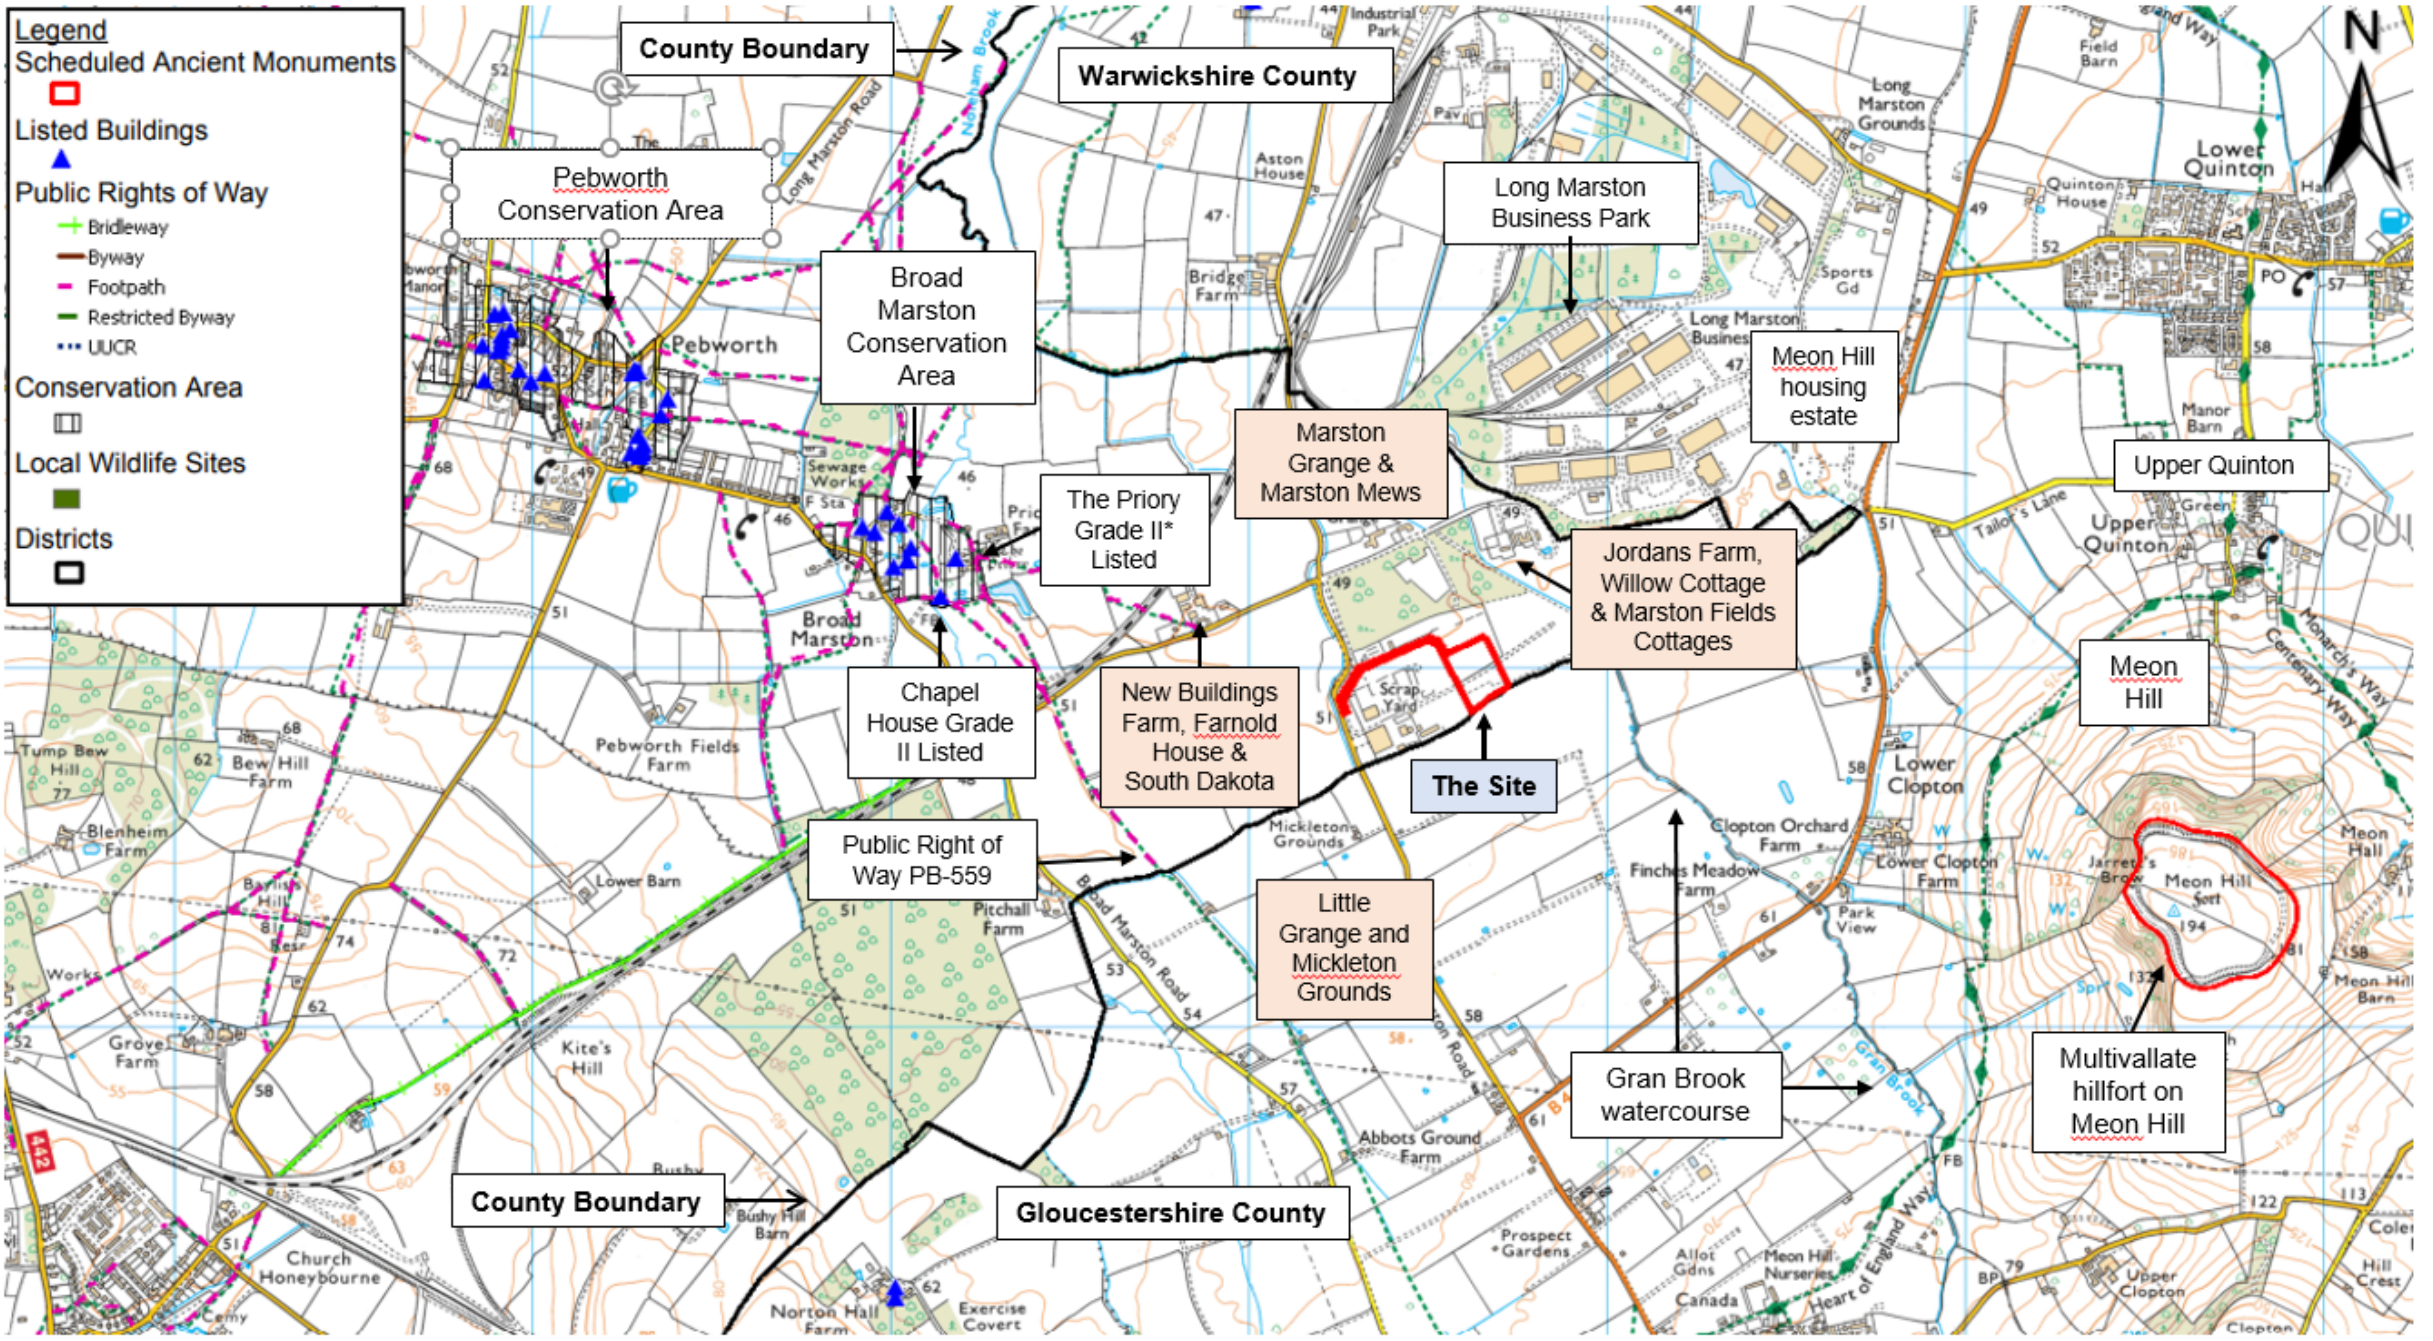

Legend

- Scheduled Ancient Monuments ■
- Listed Buildings ▲
- Public Rights of Way
 - + Bridleway
 - Byway
 - Footpath
 - Restricted Byway
 - ... UUCR
- Conservation Area
- Local Wildlife Sites
- Districts

County Boundary

Gloucestershire County

Pebworth Conservation Area

Broad Marston Conservation Area

Warwickshire County

Long Marston Business Park

Meon Hill housing estate

Upper Quinton

Marston Grange & Marston Mews

The Priory Grade II* Listed

Jordans Farm, Willow Cottage & Marston Fields Cottages

Chapel House Grade II Listed

New Buildings Farm, Farnold House & South Dakota

The Site

Public Right of Way PB-559

Little Grange and Mickleton Grounds

Gran Brook watercourse

Multivallate hillfort on Meon Hill